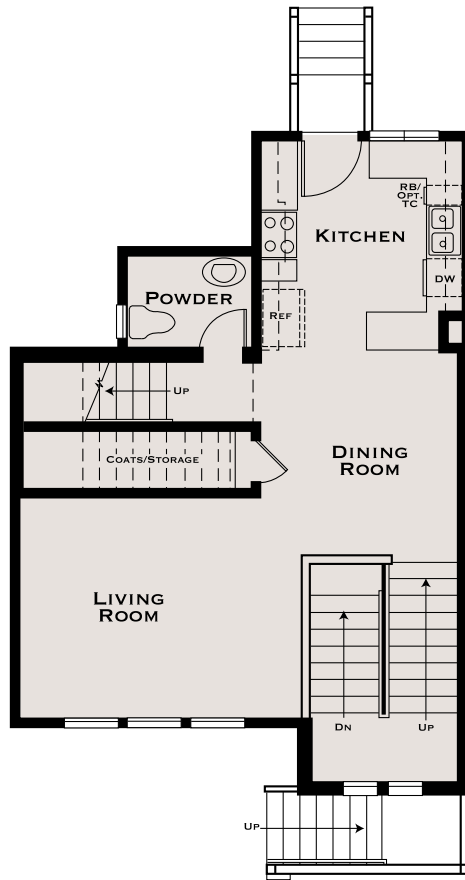

Tansy

2 BEDROOMS • 2.5 BATHS
1,164 SQUARE FEET

LOWER FLOOR

MAIN FLOOR

UPPER FLOOR

RAGLE RANCH

A NEW BRAND OF SANTA ROSA LIVING
BY CHRISTOPHERSON HOMES

Grasslands
TOWNHOMES

Artists' conceptions of floor plan and elevations.