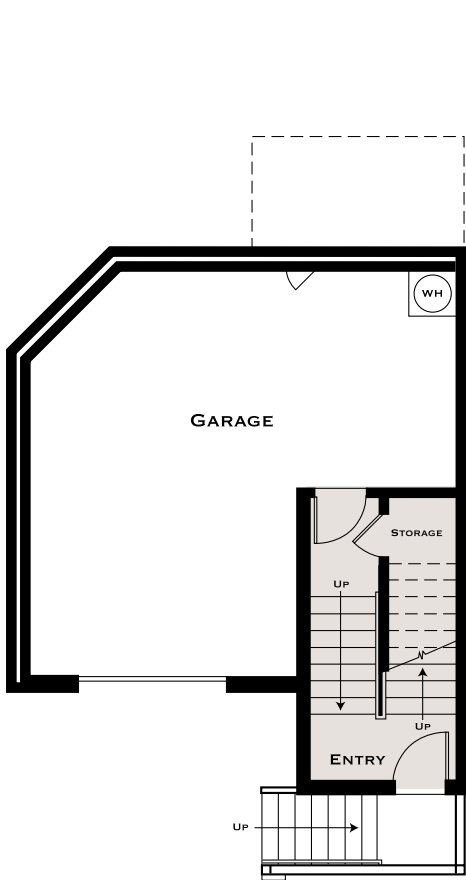

Tansy

2 BEDROOMS • 2.5 BATHS
1,164 SQUARE FEET

LOWER FLOOR

MAIN FLOOR

UPPER FLOOR

RAGLE RANCH

A NEW BRAND OF SANTA ROSA LIVING
BY CHRISTOPHERSON HOMES

Grasslands
TOWNHOMES

Artists' conceptions of floor plan and elevations.