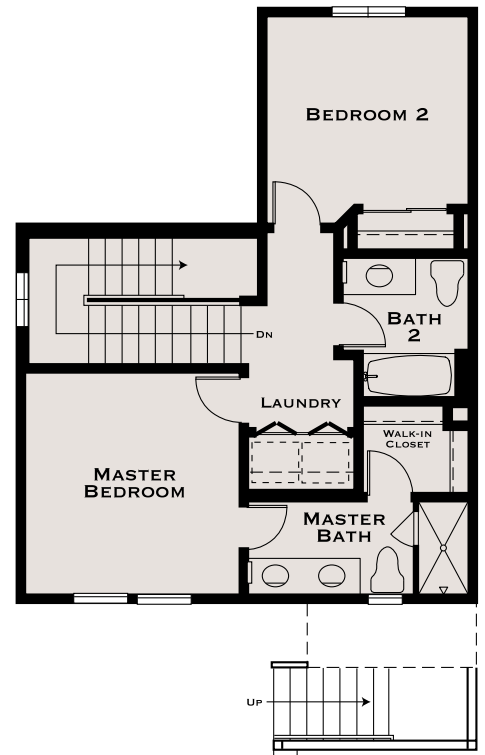

Tansy

2 BEDROOMS • 2.5 BATHS
1,164 SQUARE FEET

LOWER FLOOR

MAIN FLOOR

UPPER FLOOR

RAGLE RANCH

A NEW BRAND OF SANTA ROSA LIVING
BY CHRISTOPHERSON HOMES

Grasslands
TOWNHOMES

Artists' conceptions of floor plan and elevations.