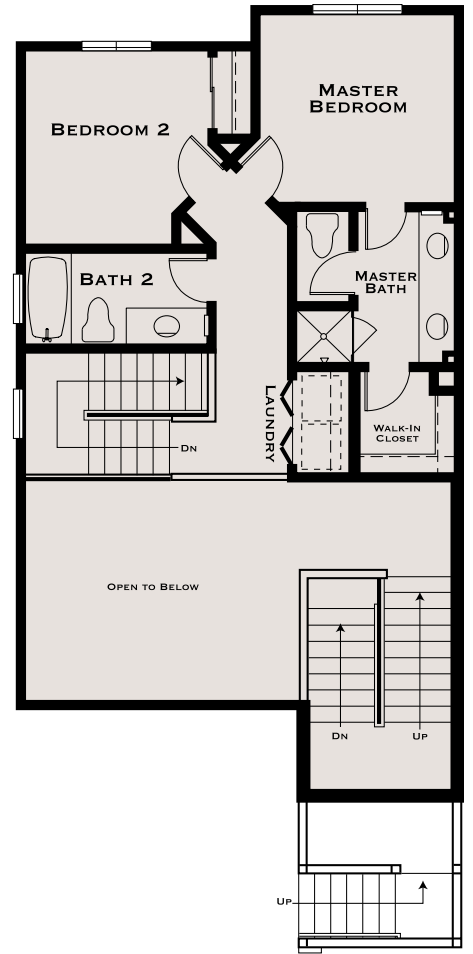

Parslane

3 BEDROOMS • 3 BATHS
1,404 SQUARE FEET

LOWER FLOOR

MAIN FLOOR

UPPER FLOOR

RAGLE RANCH

A NEW BRAND OF SANTA ROSA LIVING
BY CHRISTOPHERSON HOMES

Grasslands
TOWNHOMES

Artists' conceptions of floor plan and elevations.