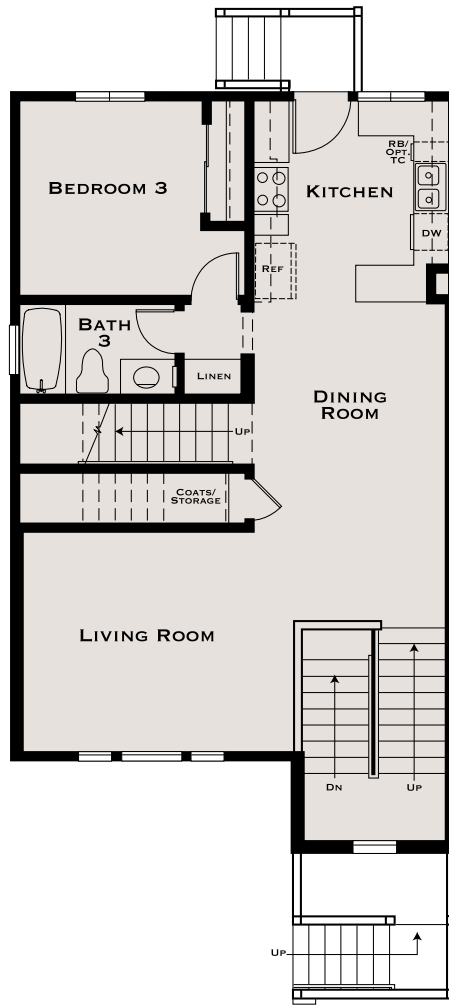

Parslane

3 BEDROOMS • 3 BATHS
1,404 SQUARE FEET

LOWER FLOOR

MAIN FLOOR

UPPER FLOOR

RAGLE RANCH

A NEW BRAND OF SANTA ROSA LIVING
BY CHRISTOPHERSON HOMES

Grasslands
TOWNHOMES

Artists' conceptions of floor plan and elevations.