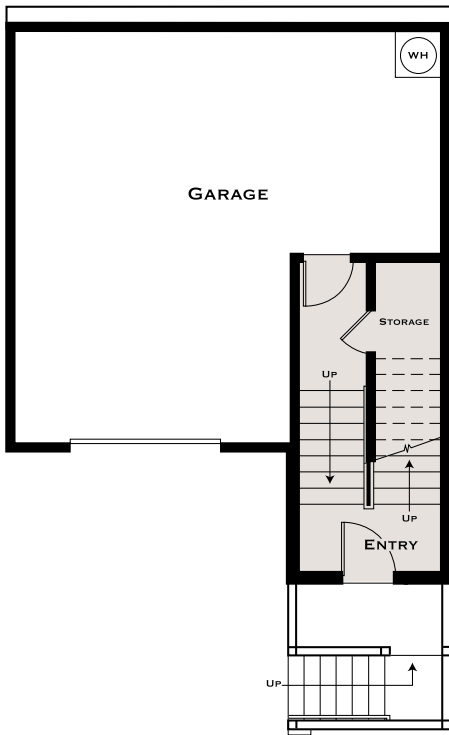

Parslane

3 BEDROOMS • 3 BATHS
1,404 SQUARE FEET

LOWER FLOOR

MAIN FLOOR

UPPER FLOOR

RAGLE RANCH

A NEW BRAND OF SANTA ROSA LIVING
BY CHRISTOPHERSON HOMES

Grasslands
TOWNHOMES

Artists' conceptions of floor plan and elevations.