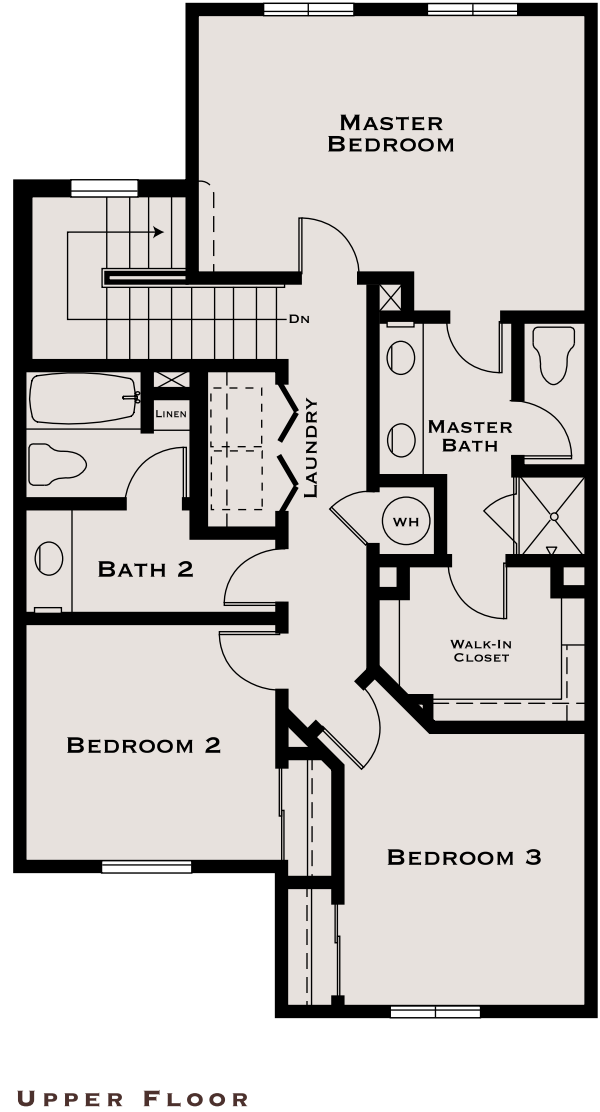

Banberry

3 BEDROOMS • 2.5 BATHS
1,465 SQUARE FEET

RAGLE RANCH

A NEW BRAND OF SANTA ROSA LIVING
BY CHRISTOPHERSON HOMES

Grasslands
TOWNHOMES

WWW.LIVEATRAGLERANCH.COM

1955 COOPER DRIVE, SANTA ROSA, CALIFORNIA

(877) 255-9837

Artists' conceptions of floor plan and elevations.