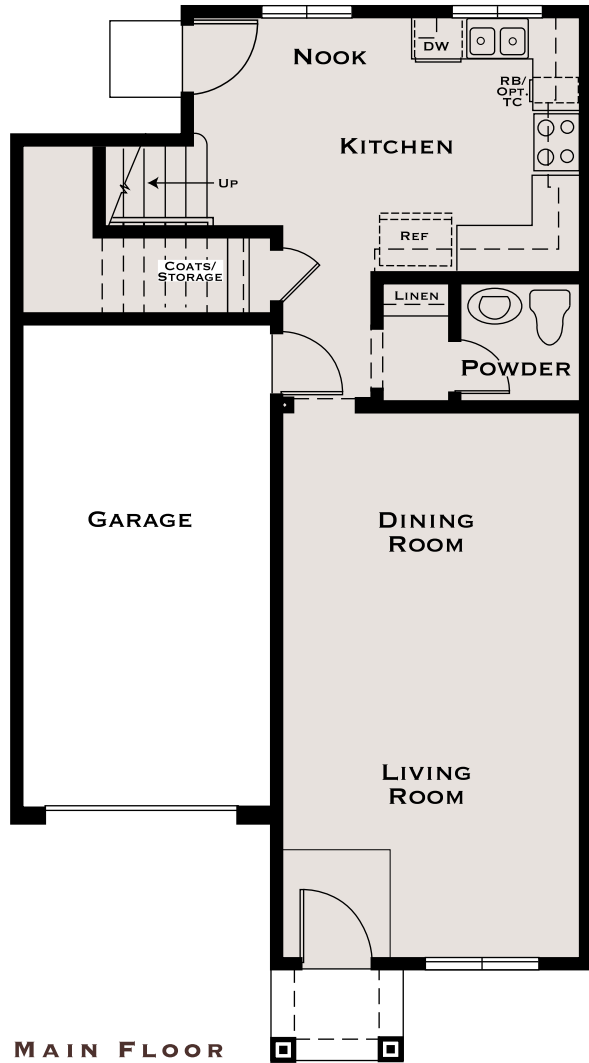

Banberry

3 BEDROOMS • 2.5 BATHS
1,465 SQUARE FEET

RAGLE RANCH

A NEW BRAND OF SANTA ROSA LIVING
BY CHRISTOPHERSON HOMES

Grasslands
TOWNHOMES

WWW.LIVEATRAGLERANCH.COM

1955 COOPER DRIVE, SANTA ROSA, CALIFORNIA

(877) 255-9837

Artists' conceptions of floor plan and elevations.